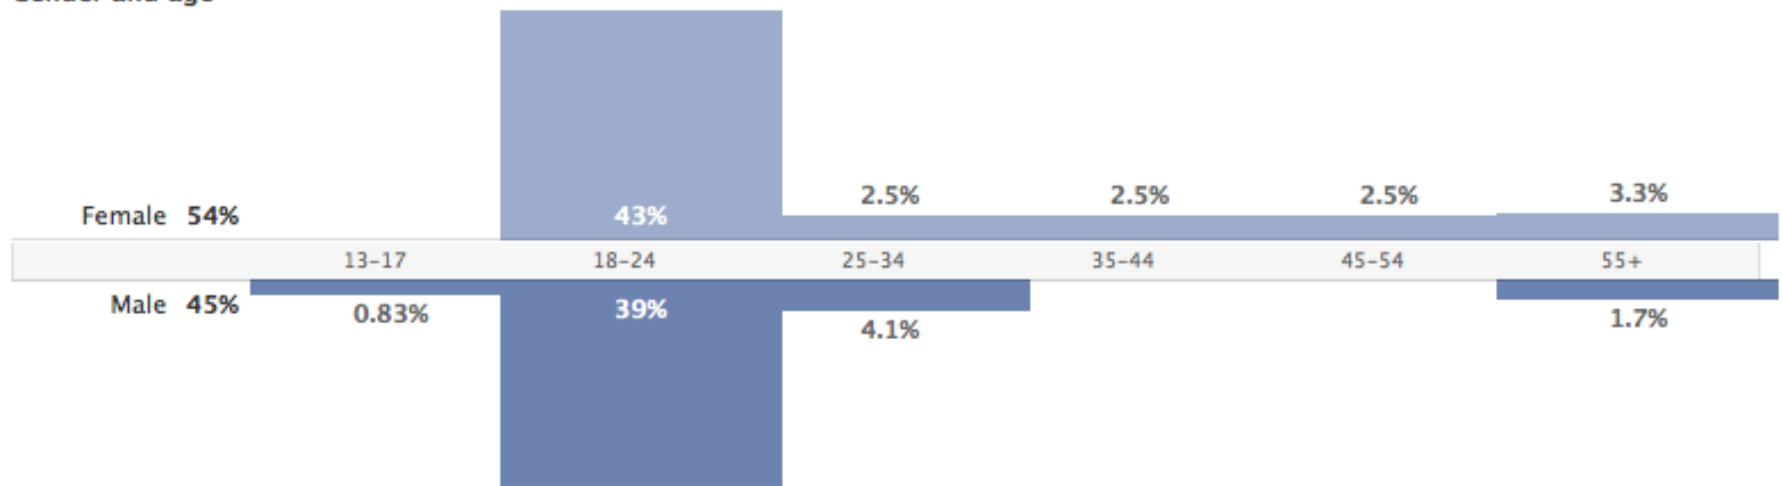

Gender and age⁷

2

Figure 2: Gender and age demographics of likes of the page Love's Labour's Lost 2.0.
 Source: Love's Labour's Lost 2.0. "Insights." *Facebook.com*. 3 April 2012. Web. 5 April 2012. Accessible only as administrator. <<http://www.facebook.com/loveslabourslost2.0>>